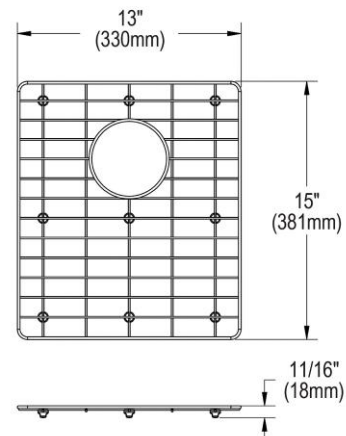

PART: _____ QTY: _____

PROJECT: _____

CONTACT: _____

DATE: _____

NOTES: _____

APPROVAL: _____

In keeping with our policy of continuing product improvement, Elkay reserves the right to change product specifications without notice. Please visit elkay.com for the most current version of Elkay product specification sheets. This specification describes an Elkay product with design, quality, and functional benefits to the user. When making a comparison of other producers' offerings, be certain these features are not overlooked.